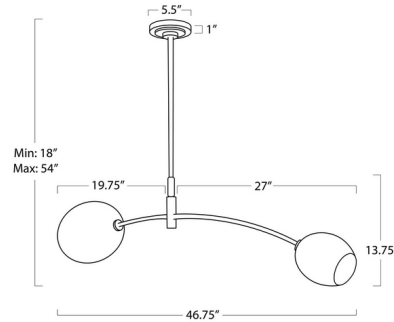

### Description

The Artemis Double Pendant masterfully balances simplicity with artisanal craftsmanship, featuring open-ended glass globes elegantly positioned at each end of its mobile-inspired, arched arm in a sleek finish. This striking fixture exudes a modern vibe, making it a standout addition to any space.

### Specifications

COLOR	Alabaster
BODY FINISH	Natural Brass
WATTAGE	14W
DIMMER	Standard 120V
DIMENSIONS	46.75"L x 8"W x 13.75"H
BULB NOT INCLUDED	2 x G16.5/Candelabra (E12)/7W/120V LED

### Technical Information

PRODUCT DIMENSIONS	Max Height: 54"
--------------------	-----------------

CLICK TO VIEW PRODUCT

Notes: