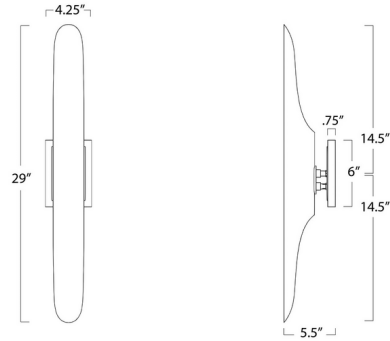

### Specifications

COLOR	N/A
BODY FINISH	Black
WATTAGE	10W
DIMMER	Standard 120V
DIMENSIONS	4.25"W x 29"H x 5.5"D
BULB INCLUDED	2 x MR11/GU10/5W/120V LED

CLICK TO VIEW PRODUCT

Notes: