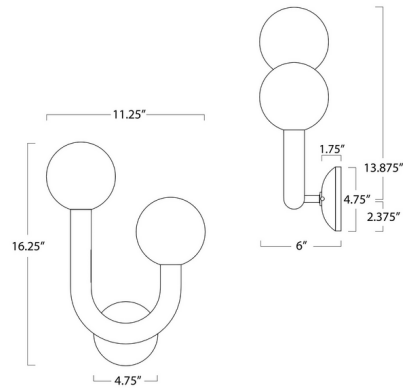

By Regina Andrew

Description

The Happy Outdoor Light brings a unique mix of modern style and playful charm to your patio, porch, or garden. The metal frame contrasts beautifully with matte white glass globes, creating an elevated, whimsical look that brightens any exterior setting.

Shown in black / white

Specifications

COLOR	White
BODY FINISH	Black
WATTAGE	7W
DIMMER	Standard 120V
DIMENSIONS	11.25"W x 16.25"H x 6"D
BULB INCLUDED	2 x JCD/G9/3.5W/120V LED

CLICK TO VIEW PRODUCT

Notes: