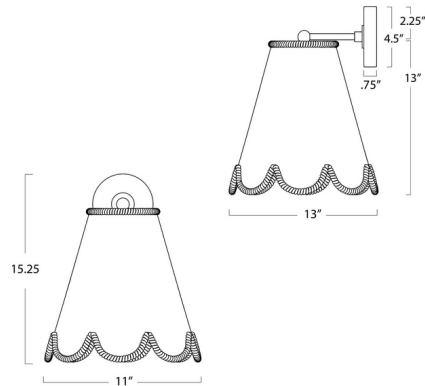

By Regina Andrew

Description

The Summer Hanging Outdoor Wall Light embodies the warmth and charm of the sunny season, featuring a rattan-like material that allows soft light to glow through. This sconce enhances outdoor spaces and adds a serene, sun-kissed ambiance. Crafted with durable materials and rated for outdoor use.

Shown in black / rattan

Specifications

COLOR	Rattan
BODY FINISH	Black
WATTAGE	7W
DIMMER	Standard 120V
DIMENSIONS	11"W x 15.25"H x 13"D
BULB NOT INCLUDED	1 x A19/Medium (E26)/7W/120V LED

CLICK TO VIEW PRODUCT