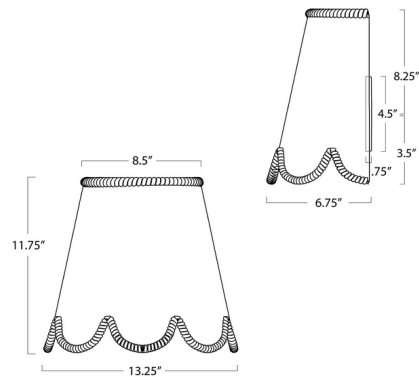

### Specifications

COLOR	Rattan
BODY FINISH	Black
WATTAGE	7W
DIMMER	Standard 120V
DIMENSIONS	11.75"W x 13.25"H x 6.75"D
BULB NOT INCLUDED	1 x A19/Medium (E26)/7W/120V LED

CLICK TO VIEW PRODUCT

Notes: