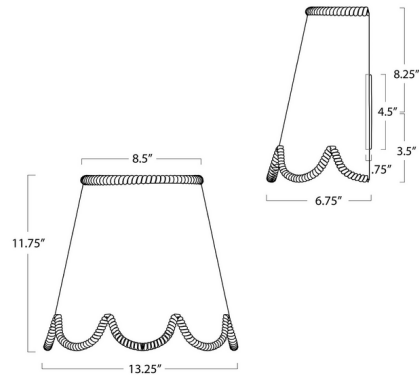

By Regina Andrew

Description

The Summer Outdoor Wall Light embodies the warmth and charm of the sunny season, featuring a rattan-like material that allows soft light to glow through. This sconce enhances outdoor spaces and adds a serene, sun-kissed ambiance. Crafted with durable materials and rated for outdoor use.

Shown in black / rattan

Specifications

COLOR	Rattan
BODY FINISH	Black
WATTAGE	7W
DIMMER	Standard 120V
DIMENSIONS	11.75"W x 13.25"H x 6.75"D
BULB NOT INCLUDED	1 x A19/Medium (E26)/7W/120V LED

CLICK TO VIEW PRODUCT