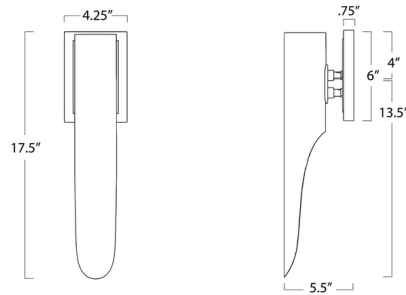

### Specifications

COLOR	N/A
BODY FINISH	Black
WATTAGE	5W
DIMMER	Standard 120V
DIMENSIONS	4.25"W x 17.5"H x 5.5"D
BULB INCLUDED	1 x MR16/GU10/5W/120V LED

CLICK TO VIEW PRODUCT

Notes: