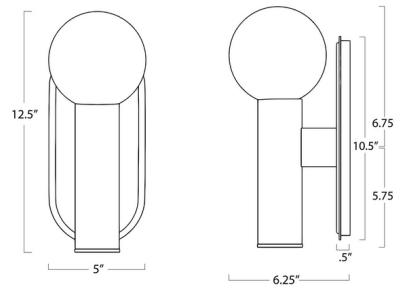

By Regina Andrew

Description

The Dion Outdoor Wall Light combines modern sleekness with a nod to mid-century design, making it the perfect addition to your patio, porch, or garden walls. Its metal base paired with an alabaster-like glass globe, creates a captivating blend of contemporary flair and timeless appeal.

Shown in black / alabaster

Specifications

COLOR Alabaster
BODY FINISH Black
WATTAGE 5W
DIMMER Standard 120V
DIMENSIONS 5"W x 12.5"H x 6.25"D
BULB INCLUDED 1 x JCD/G9/5W/120V LED

CLICK TO VIEW PRODUCT

Notes: