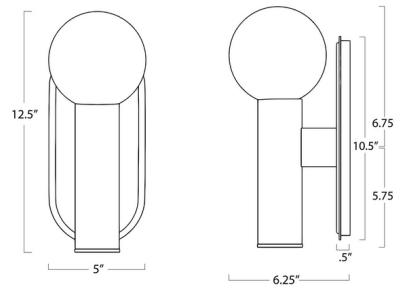

By Regina Andrew

Description

The Dion Outdoor Wall Light combines modern sleekness with a nod to mid-century design, making it the perfect addition to your patio, porch, or garden walls. Its metal base paired with an alabaster-like glass globe, creates a captivating blend of contemporary flair and timeless appeal.

Shown in black / alabaster

Specifications

COLOR	Alabaster
BODY FINISH	Black
WATTAGE	5W
DIMMER	Standard 120V
DIMENSIONS	5"W x 12.5"H x 6.25"D
BULB INCLUDED	1 x JCD/G9/5W/120V LED

CLICK TO VIEW PRODUCT

Notes: