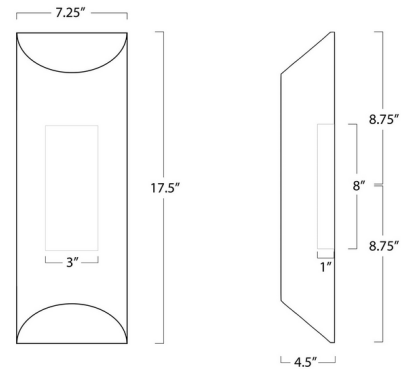

### Specifications

COLOR	N/A
BODY FINISH	Black
WATTAGE	8W
DIMMER	Standard 120V
DIMENSIONS	7.25"W x 17.5"H x 4.5"D
BULB INCLUDED	2 x MR16/GU10/4W/120V LED

CLICK TO VIEW PRODUCT

Notes: