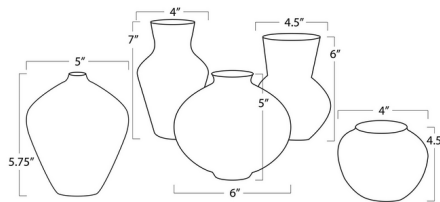

### Description

The Noor Ceramic Vase Set is crafted with handmade details and finished in an organic white hue. Whether displayed as an ensemble of five vases or individual accents, Noor commands attention, elevating any space with simple beauty.

### Specifications

COLOR	N/A
BODY FINISH	White
WATTAGE	N/A
DIMMER	N/A
DIMENSIONS	4\"W x 7\"H x 4\"D
BULB	N/A

CLICK TO VIEW PRODUCT

Notes: