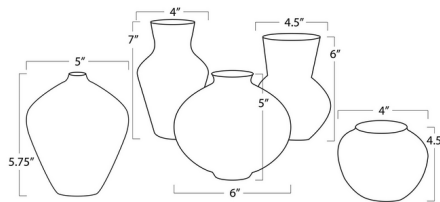

By Regina Andrew

Description

The Noor Ceramic Vase Set is crafted with handmade details and finished in an organic white hue. Whether displayed as an ensemble of five vases or individual accents, Noor commands attention, elevating any space with simple beauty.

Shown in white

Specifications

COLOR	N/A
BODY FINISH	White
WATTAGE	N/A
DIMMER	N/A
DIMENSIONS	4\"W x 7\"H x 4\"D
BULB	N/A

CLICK TO VIEW PRODUCT

Notes: