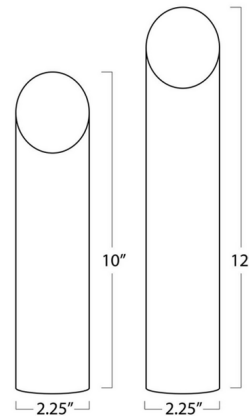

Lightology

lightology.com
866-954-4489
06-30-26

Project: _____

Company: _____

Location: _____ Fixture Type: _____

SPEC #: **RGN1404387**

Approved On: _____ Approved By: _____

Elio Vase Set

By Regina Andrew

Description

The Elio Vase Set shines with a polished, hammered finish. These chic cylinders can shine on their own, or elevate the look of branches or cherry blossoms.

Shown in polished brass

Specifications

COLOR	N/A
BODY FINISH	Polished Brass
WATTAGE	N/A
DIMMER	N/A
DIMENSIONS	2.25"W x 12"H x 2.25"D
BULB	N/A

CLICK TO VIEW PRODUCT

Notes: