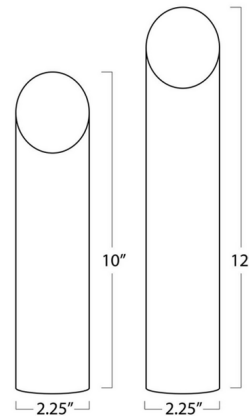

Lightology

lightology.com
866-954-4489
04-25-26

Project: _____

Company: _____

Location: _____ Fixture Type: _____

SPEC #: **RGN1404387**

Approved On: _____ Approved By: _____

Elio Vase Set

By Regina Andrew

Description

The Elio Vase Set shines with a polished, hammered finish. These chic cylinders can shine on their own, or elevate the look of branches or cherry blossoms.

Shown in polished brass

Specifications

COLOR	N/A
BODY FINISH	Polished Brass
WATTAGE	N/A
DIMMER	N/A
DIMENSIONS	2.25"W x 12"H x 2.25"D
BULB	N/A

CLICK TO VIEW PRODUCT

Notes: