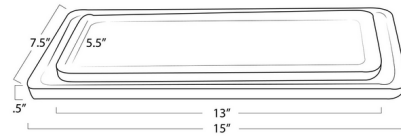

By Regina Andrew

Description

The rectangular Sutton Tray Set combines a rustic look with a chic material. Whether on a bedside table, in the living room, or gracing your entryway, these beauties can stand alone or elegantly display trinkets.

Shown in natural

Specifications

COLOR	N/A
BODY FINISH	Natural
WATTAGE	N/A
DIMMER	N/A
DIMENSIONS	15"W x 0.5"H x 7.5"D
BULB	N/A

CLICK TO VIEW PRODUCT

Notes: