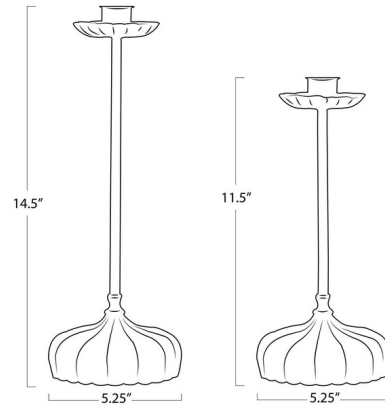

Lightology

lightology.com
866-954-4489
07-01-26

Project: _____

Company: _____

Location: _____ Fixture Type: _____

SPEC #: **RGN1404391**

Approved On: _____ Approved By: _____

Clove Candle Holder Set

By Regina Andrew

Description

Introduce classic elegance to your home with the Clove Candle Holder Set. Each holder boasts antique-style candle cups with intricate bobèche detailing and dramatic antiqued gold bases. The varying heights create a balanced, multi-level effect, adding a refined and graceful touch to any room. Note: Candle sold separately.

Shown in antique gold leaf

Specifications

COLOR	N/A
BODY FINISH	Antique Gold Leaf
WATTAGE	N/A
DIMMER	N/A
DIMENSIONS	5.25"W x 14.5"H x 5.25"D
BULB	N/A

CLICK TO VIEW PRODUCT

Notes: