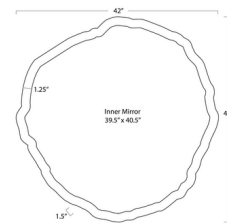

### Specifications

COLOR	N/A
BODY FINISH	Antique Gold
WATTAGE	N/A
DIMMER	N/A
DIMENSIONS	34"W x 34.75"H x 1.5"D
BULB	N/A

CLICK TO VIEW PRODUCT

Notes: