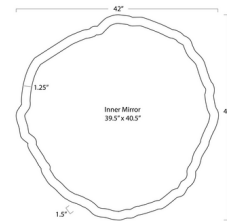

By Regina Andrew

Description

Introducing the Vine Mirror: A masterful blend of artisanal charm and timeless elegance. Its frame, evoking the grace of natural vines, offers a textured surface that adds depth. Ideal for entryways, above mantles, or as a vanity accent, the Vine Mirror brings a touch of nature-inspired beauty to your space.

Shown in antique gold

Specifications

COLOR	N/A
BODY FINISH	Antique Gold
WATTAGE	N/A
DIMMER	N/A
DIMENSIONS	34"W x 34.75"H x 1.5"D
BULB	N/A

CLICK TO VIEW PRODUCT

Notes: