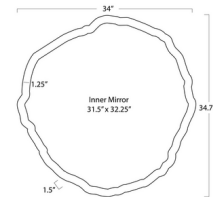

### Specifications

COLOR	N/A
BODY FINISH	Antique Gold
WATTAGE	N/A
DIMMER	N/A
DIMENSIONS	34"W x 34.75"H x 1.5"D
BULB	N/A

CLICK TO VIEW PRODUCT

Notes: