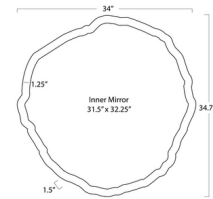

By Regina Andrew

Description

Introducing the Vine Mirror: A masterful blend of artisanal charm and timeless elegance. Its frame, evoking the grace of natural vines, offers a textured surface that adds depth. Ideal for entryways, above mantles, or as a vanity accent, the Vine Mirror brings a touch of nature-inspired beauty to your space.

Shown in antique gold

Specifications

COLOR	N/A
BODY FINISH	Antique Gold
WATTAGE	N/A
DIMMER	N/A
DIMENSIONS	34"W x 34.75"H x 1.5"D
BULB	N/A

CLICK TO VIEW PRODUCT

Notes: