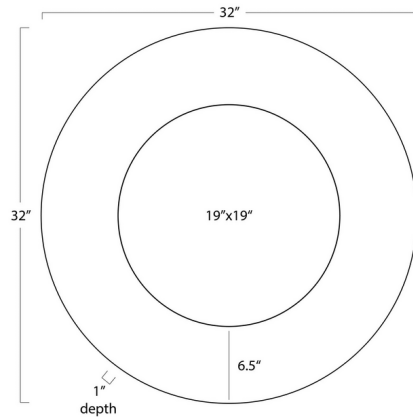

### Description

The Mirabelle Mirror radiates elegance with its sunburst design reminiscent of Versailles' grandeur. Detailed bone accents encircle the frame, adding refined texture. It's a bright, decorative piece that brings light into any room.

### Specifications

COLOR	Mirror
BODY FINISH	Natural
WATTAGE	N/A
DIMMER	N/A
DIMENSIONS	32"W x 32"H x 1"D
BULB	N/A

Notes:

Shown in natural / mirror

CLICK TO VIEW PRODUCT