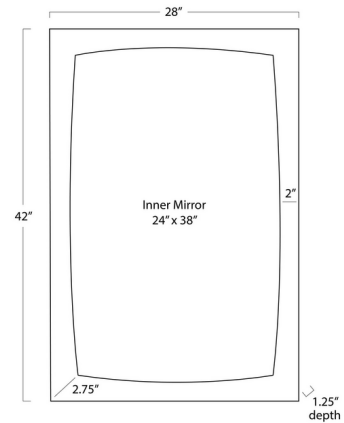

### Specifications

COLOR	Mirror
BODY FINISH	Black
WATTAGE	N/A
DIMMER	N/A
DIMENSIONS	28"W x 42"H x 1.25"D
BULB	N/A

CLICK TO VIEW PRODUCT

Notes: