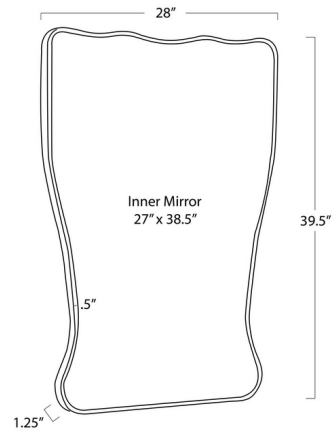

## Piero Mirror

By Regina Andrew

### Specifications

COLOR	Mirror
BODY FINISH	Natural Brass
WATTAGE	N/A
DIMMER	N/A
DIMENSIONS	28"W x 39.5"H x 1.25"D
BULB	N/A

CLICK TO VIEW PRODUCT

Notes: