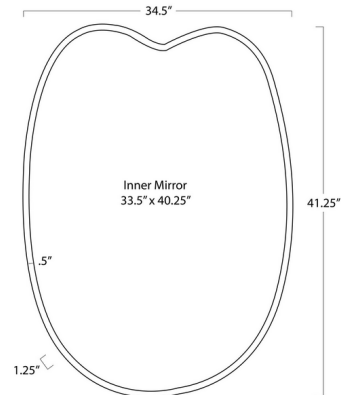

By Regina Andrew

Description

The Mela Mirror: a captivating blend of organic shapes and sleek metal craftsmanship. Its artful design boasts a unique silhouette that adds a touch of contemporary flair to any space. Perfect for living rooms, bedrooms, or entryways, this mirror promises to be a striking focal point, elevating your home decor with its distinct charm.

Shown in natural brass / mirror

Specifications

COLOR	Mirror
BODY FINISH	Natural Brass
WATTAGE	N/A
DIMMER	N/A
DIMENSIONS	34.5"W x 41.25"H x 1.25"D
BULB	N/A

CLICK TO VIEW PRODUCT

Notes: