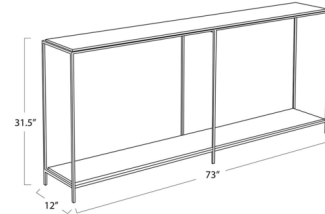

Description

Henri's slim profile is sized just right for narrow hallways or smaller living rooms. Handmade in the Regina Andrew Live from Detroit Workshop this process makes each piece subtly one-of-a-kind.

Shown in blackened iron / brass

Specifications

COLOR	Brass
BODY FINISH	Blackened Iron
WATTAGE	N/A
DIMMER	N/A
DIMENSIONS	46"W x 31.5"H x 12"D
BULB	N/A

CLICK TO VIEW PRODUCT

Notes: