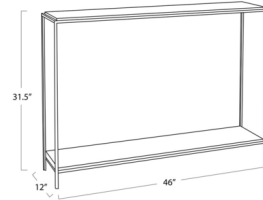

Description

Henri's slim profile is sized just right for narrow hallways or smaller living rooms. Handmade in the Regina Andrew Live from Detroit Workshop this process makes each piece subtly one-of-a-kind.

Shown in blackened iron / brass

Specifications

COLOR	Brass
BODY FINISH	Blackened Iron
WATTAGE	N/A
DIMMER	N/A
DIMENSIONS	46"W x 31.5"H x 12"D
BULB	N/A

CLICK TO VIEW PRODUCT

Notes: