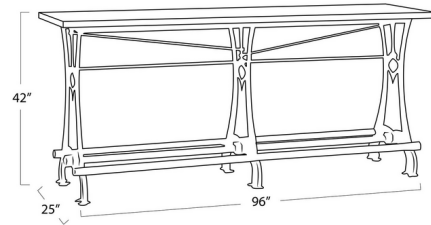

By Regina Andrew

Description

Reinvigorate any room with the addition of this handmade Stand Up Bar comprised of natural, and mixed materials. The Stand Up Bar commands an urban feel but is carefully crafted to fit into any natural space. Handcrafted in our Live from Detroit workshop using a variety of wood species, each bar top is left unfinished highlighting the wood's unique, one-of-a-kind characteristics.

Shown in blackened iron / natural wood

Specifications

COLOR	Natural Wood
BODY FINISH	Blackened Iron
WATTAGE	N/A
DIMMER	N/A
DIMENSIONS	96"W x 42"H x 25"D
BULB	N/A

CLICK TO VIEW PRODUCT

Notes: