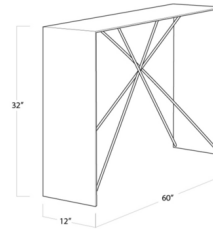

Shown in blackened steel

Specifications

COLOR	N/A
BODY FINISH	Blackened Steel
WATTAGE	N/A
DIMMER	N/A
DIMENSIONS	48"W x 32"H x 12"D
BULB	N/A

CLICK TO VIEW PRODUCT

Notes: