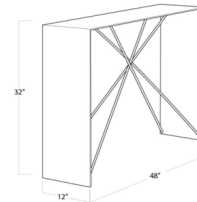

Shown in blackened steel

Specifications

COLOR	N/A
BODY FINISH	Blackened Steel
WATTAGE	N/A
DIMMER	N/A
DIMENSIONS	48"W x 32"H x 12"D
BULB	N/A

CLICK TO VIEW PRODUCT

Notes: