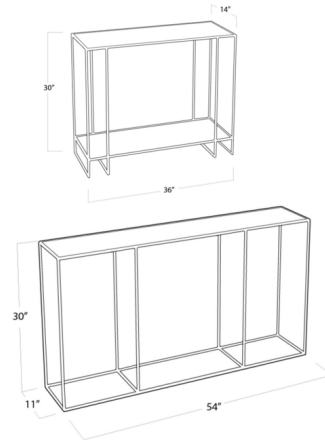

### Description

Crafted at the Regina Andrew's Live from Detroit workshop, the Mirage Console is a classic piece of accent furniture with a subtle edgy appeal. Its delicate-looking gold steel frame suspends two antique mirrored table tops that have hand-applied patina, which gives the Mirage its signature textural appearance.

### Specifications

COLOR	N/A
BODY FINISH	Distressed Painted
WATTAGE	N/A
DIMMER	N/A
DIMENSIONS	36"W x 30"H x 14"D
BULB	N/A

CLICK TO VIEW PRODUCT

Notes: