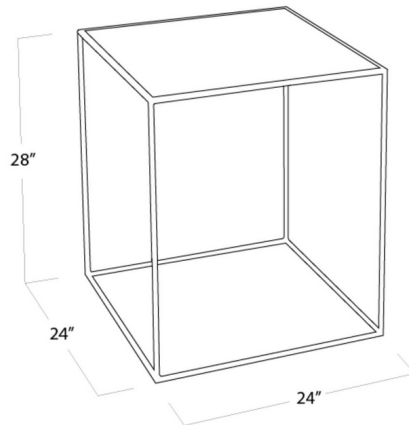

By Regina Andrew

Description

Crafted at the Regina Andrew Live from Detroit workshop, the Mirage Square Side Table is a classic piece of accent furniture with a subtle edgy appeal. Its delicate-looking gold steel frame suspends an antique mirrored table top that has a hand-applied patina, which gives the Mirage its signature textural appearance.

Shown in distressed painted

Specifications

COLOR	N/A
BODY FINISH	Distressed Painted
WATTAGE	N/A
DIMMER	N/A
DIMENSIONS	20"W x 28"H x 20"D
BULB	N/A

CLICK TO VIEW PRODUCT

Notes: