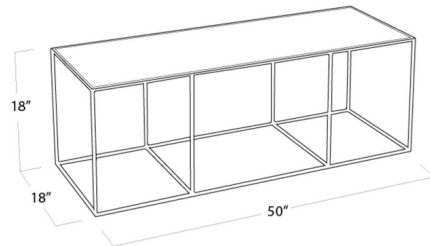

Shown in distressed painted

Specifications

COLOR	N/A
BODY FINISH	Distressed Painted
WATTAGE	N/A
DIMMER	N/A
DIMENSIONS	50"W x 18"H x 18"D
BULB	N/A

CLICK TO VIEW PRODUCT

Notes: