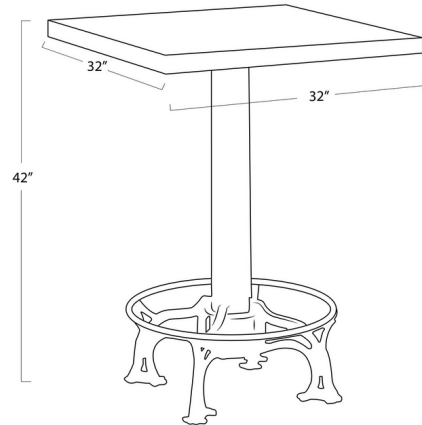

### Specifications

COLOR	Zinc
BODY FINISH	Blackened Iron
WATTAGE	N/A
DIMMER	N/A
DIMENSIONS	32"W x 42"H x 32"D
BULB	N/A

CLICK TO VIEW PRODUCT

Notes: