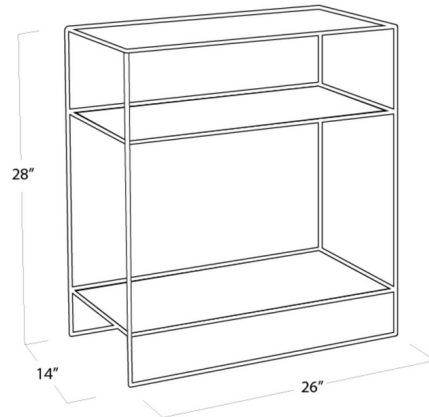

## Mirage Shelf Side Table

By Regina Andrew

### Description

Crafted at the Regina Andrew workshop in Detroit, Michigan, the Mirage Shelf Side Table is a classic piece of accent furniture with a subtle edgy appeal. Its delicate-looking gold steel frame suspends an antique mirrored table top that has a hand-applied patina, which gives the Mirage its signature textural appearance.

### Specifications

COLOR	N/A
BODY FINISH	Distressed Painted
WATTAGE	N/A
DIMMER	N/A
DIMENSIONS	26"W x 28"H x 14"D
BULB	N/A

CLICK TO VIEW PRODUCT

Notes: