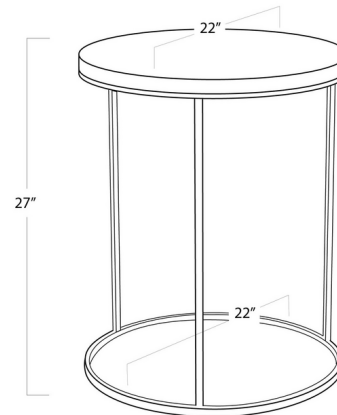

## Taos Side Table

By Regina Andrew

### Description

Both modern and casual, the Taos Side Table has a lighter-toned wooden tabletop, as well as clean lines with its metal frame. Versatile by design, the Taos makes a perfect backdrop for entertaining and display. Proudly made in Regina Andrew's Live from Detroit workshop.

### Specifications

COLOR	Natural
BODY FINISH	Black
WATTAGE	N/A
DIMMER	N/A
DIMENSIONS	22"W x 27"H x 22"D
BULB	N/A

CLICK TO VIEW PRODUCT

Notes: