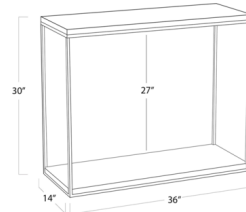

By Regina Andrew

Description

Both modern and casual, the Taos Console Table has lighter-toned wooden shelves and clean lines with its metal frame. Versatile by design, the Taos can fit into most decor styles, making it a perfect backdrop for entertaining and display. Proudly made in Regina Andrew's Live from Detroit workshop.

Shown in black / natural

Specifications

COLOR	Natural
BODY FINISH	Black
WATTAGE	N/A
DIMMER	N/A
DIMENSIONS	36"W x 30"H x 14"D
BULB	N/A

CLICK TO VIEW PRODUCT

Notes: