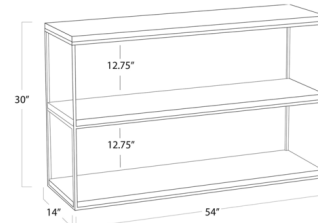

By Regina Andrew

Description

Both modern and casual, the Taos Console Table has lighter-toned wooden shelves and clean lines with its metal frame. Versatile by design, the Taos can fit into most decor styles, making it a perfect backdrop for entertaining and display. Proudly made in Regina Andrew's Live from Detroit workshop.

Shown in black / natural

Specifications

COLOR	Natural
BODY FINISH	Black
WATTAGE	N/A
DIMMER	N/A
DIMENSIONS	36"W x 30"H x 14"D
BULB	N/A

CLICK TO VIEW PRODUCT

Notes: