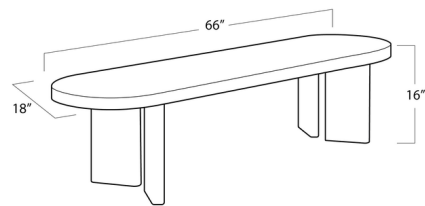

By Regina Andrew

Description

Let's have a toast. Crafted of solid white oak, the Fraya Cocktail Table features clean lines and minimalist details that make it perfect for any modern home. The wood slab legs add depth, while the natural finish keeps things light and airy. Handmade in Regina Andrew's Live from Detroit Workshop this process makes each piece subtly one-of-a-kind.

Shown in natural

Specifications

COLOR	N/A
BODY FINISH	Natural
WATTAGE	N/A
DIMMER	N/A
DIMENSIONS	66"W x 16"H x 18"D
BULB	N/A

CLICK TO VIEW PRODUCT

Notes: