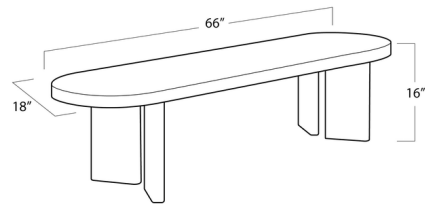

By Regina Andrew

Description

Let's have a toast. Crafted of solid white oak, the Fraya Cocktail Table features clean lines and minimalist details that make it perfect for any modern home. The wood slab legs add depth, while the natural finish keeps things light and airy. Handmade in Regina Andrew's Live from Detroit Workshop this process makes each piece subtly one-of-a-kind.

Shown in natural

Specifications

COLOR	N/A
BODY FINISH	Natural
WATTAGE	N/A
DIMMER	N/A
DIMENSIONS	66"W x 16"H x 18"D
BULB	N/A

CLICK TO VIEW PRODUCT

Notes: