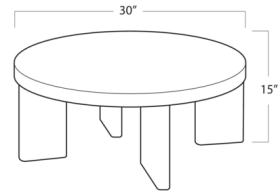

By Regina Andrew

Description

Let's have a toast. Crafted of solid white oak, the Fraya Cocktail Table features clean lines and minimalist details that make it perfect for any modern home. The wood slab legs add depth, while the natural finish keeps things light and airy. Handmade in Regina Andrew's Live from Detroit Workshop this process makes each piece subtly one-of-a-kind.

Shown in natural

Specifications

COLOR	N/A
BODY FINISH	Natural
WATTAGE	N/A
DIMMER	N/A
DIMENSIONS	30"W x 15"H x 30"D
BULB	N/A

CLICK TO VIEW PRODUCT

Notes: