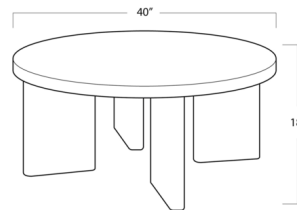

By Regina Andrew

Description

Let's have a toast. Crafted of solid white oak, the Fraya Cocktail Table features clean lines and minimalist details that make it perfect for any modern home. The wood slab legs add depth, while the natural finish keeps things light and airy. Handmade in Regina Andrew's Live from Detroit Workshop this process makes each piece subtly one-of-a-kind.

Shown in natural

Specifications

COLOR	N/A
BODY FINISH	Natural
WATTAGE	N/A
DIMMER	N/A
DIMENSIONS	30"W x 15"H x 30"D
BULB	N/A

CLICK TO VIEW PRODUCT

Notes: