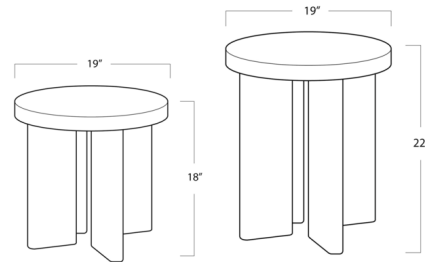

### Description

Crafted of solid white oak, the Fraya Side Table features clean lines and minimalist details that make it perfect for any modern home. The wood slab legs add depth, while the natural finish keeps things light and airy. Handmade in Regina Andrew's Live from Detroit Workshop this process makes each piece subtly one-of-a-kind.

### Specifications

COLOR	N/A
BODY FINISH	Natural
WATTAGE	N/A
DIMMER	N/A
DIMENSIONS	19"W x 18"H x 19"D
BULB	N/A

CLICK TO VIEW PRODUCT

Notes: