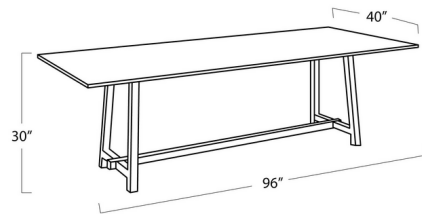

By Regina Andrew

Description

The Bozeman Drop Leaf Harvest Table is a simple, trestle-style rectangular wooden dining table. And at 96 inches long and 40 inches wide, it can handle quite the gathering with room for flowers, candles and lots of platters.

Shown in light wood

Specifications

COLOR	N/A
BODY FINISH	Light Wood
WATTAGE	N/A
DIMMER	N/A
DIMENSIONS	96"W x 30"H x 40"D
BULB	N/A

CLICK TO VIEW PRODUCT

Notes: