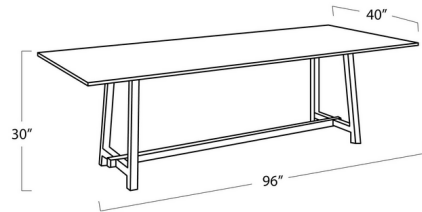

By Regina Andrew

Description

The Bozeman Drop Leaf Harvest Table is a simple, trestle-style rectangular wooden dining table. And at 96 inches long and 40 inches wide, it can handle quite the gathering with room for flowers, candles and lots of platters.

Shown in light wood

Specifications

COLOR	N/A
BODY FINISH	Light Wood
WATTAGE	N/A
DIMMER	N/A
DIMENSIONS	96"W x 30"H x 40"D
BULB	N/A

CLICK TO VIEW PRODUCT

Notes: