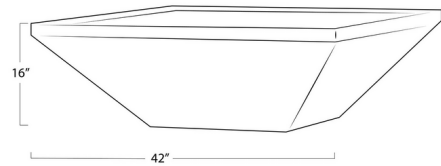

### Description

The Vale Wood Coffee Table proves that reclaimed wood looks good from all angles. The wood base opens up to a recessed marble top, adding depth and dimension to any space.

Shown in natural wood / marble

### Specifications

COLOR	Marble
BODY FINISH	Natural Wood
WATTAGE	N/A
DIMMER	N/A
DIMENSIONS	42"W x 16"H x 42"D
BULB	N/A

CLICK TO VIEW PRODUCT

Notes: