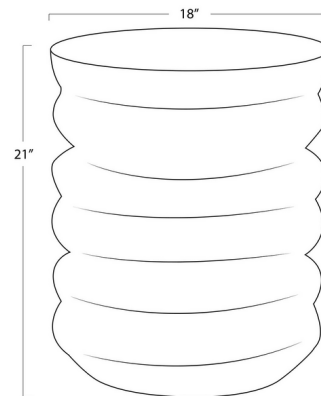

By Regina Andrew

Description

The Aria Accent Table is a captivating natural beauty crafted from wood. Its ribbed, cylindrical shape is juxtaposed with a tile-like pattern in mix of shades and grains. Whether placed beside a sofa or used as a standalone statement piece, this accent table brings a sense of organic authenticity to your home decor.

Shown in natural wood

Specifications

COLOR	N/A
BODY FINISH	Natural Wood
WATTAGE	N/A
DIMMER	N/A
DIMENSIONS	18"W x 21"H x 18"D
BULB	N/A

CLICK TO VIEW PRODUCT

Notes: