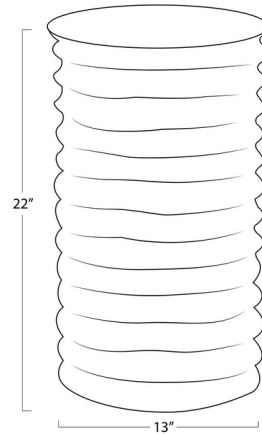

By Regina Andrew

Description

The Nabu Table is crafted from sleek aluminum with an accordeon-like appearance and tactile finish. Unique finger grooves add depth and character. This drum-shaped silhouette can be used as a stylish side table or a chic accent piece.

Shown in white

Specifications

COLOR	N/A
BODY FINISH	White
WATTAGE	N/A
DIMMER	N/A
DIMENSIONS	13"W x 22"H x 13"D
BULB	N/A

CLICK TO VIEW PRODUCT

Notes: