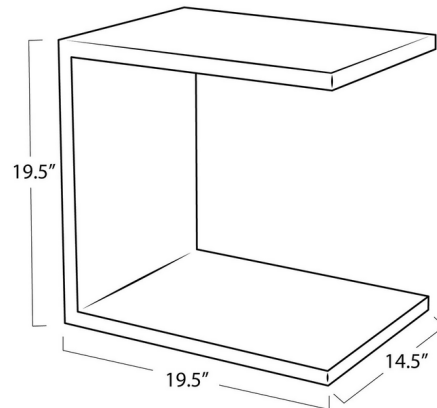

By Regina Andrew

Description

The Brooks Accent Table is expertly handcrafted in Regina Andrew's Live from Detroit fabrication studio from natural oak wood. Designed with space saving in mind, the accent table sits perfectly with any seating item that is under eighteen inches in height.

Specifications

COLOR	N/A
BODY FINISH	Natural Wood
WATTAGE	N/A
DIMMER	N/A
DIMENSIONS	14.5"W x 19.5"H x 19.5"D
BULB	N/A

Notes:

Shown in natural wood

CLICK TO VIEW PRODUCT