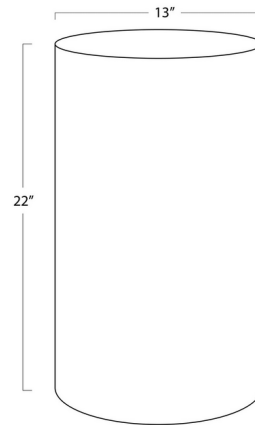

## Isabelle Side Table

By Regina Andrew

### Description

The artistry is in the details with the Isabelle Side Table. Adorned with fluted details for dimension, natural textures and subtle variations in tone make each piece unique. Mixed materials open this piece up to endless styling possibilities from coastal boho to modern and contemporary.

### Specifications

COLOR	N/A
BODY FINISH	Natural
WATTAGE	N/A
DIMMER	N/A
DIMENSIONS	13"W x 22"H x 13"D
BULB	N/A

CLICK TO VIEW PRODUCT

Notes: