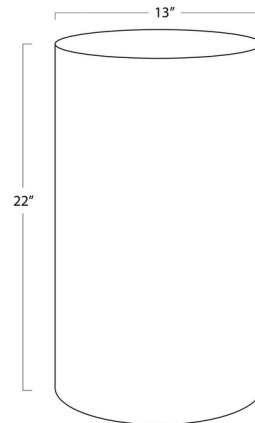

## Isabelle Side Table

By Regina Andrew

### Description

The artistry is in the details with the Isabelle Side Table. Adorned with fluted details for dimension, natural textures and subtle variations in tone make each piece unique. Mixed materials open this piece up to endless styling possibilities from coastal boho to modern and contemporary.

### Specifications

COLOR	N/A
BODY FINISH	Natural
WATTAGE	N/A
DIMMER	N/A
DIMENSIONS	13"W x 22"H x 13"D
BULB	N/A

CLICK TO VIEW PRODUCT

Notes: