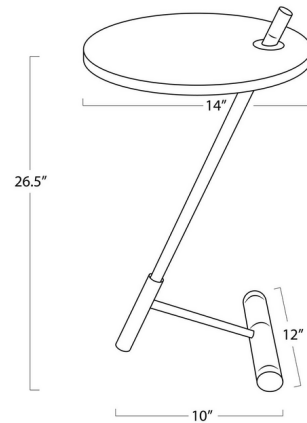

Shown in polished nickel / marble

Specifications

COLOR	Marble
BODY FINISH	Polished Nickel
WATTAGE	N/A
DIMMER	N/A
DIMENSIONS	14"W x 26.5"H x 14"D
BULB	N/A

CLICK TO VIEW PRODUCT

Notes: