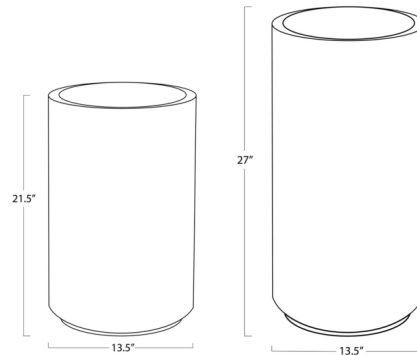

## Eli Side Table

By Regina Andrew

### Description

The Eli Side Table skillfully merges rustic charm with contemporary elegance. The juxtaposition of its reclaimed wood base against the smooth, opulent marble top creates a striking visual contrast. The rich character of the wood adds warmth and authenticity, while the sleek marble top lends a touch of refinement.

### Specifications

COLOR	Marble
BODY FINISH	Natural
WATTAGE	N/A
DIMMER	N/A
DIMENSIONS	13.5"W x 21.5"H x 13.5"D
BULB	N/A

CLICK TO VIEW PRODUCT

Notes: