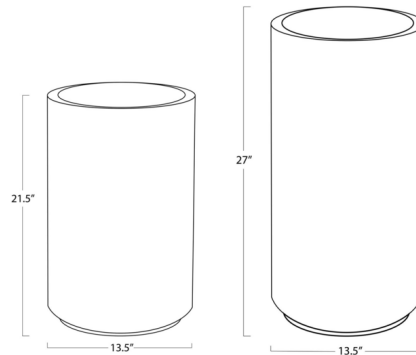

By Regina Andrew

Description

The Eli Side Table skillfully merges rustic charm with contemporary elegance. The juxtaposition of its reclaimed wood base against the smooth, opulent marble top creates a striking visual contrast. The rich character of the wood adds warmth and authenticity, while the sleek marble top lends a touch of refinement.

Shown in natural / marble

Specifications

COLOR	Marble
BODY FINISH	Natural
WATTAGE	N/A
DIMMER	N/A
DIMENSIONS	13.5"W x 21.5"H x 13.5"D
BULB	N/A

CLICK TO VIEW PRODUCT

Notes: