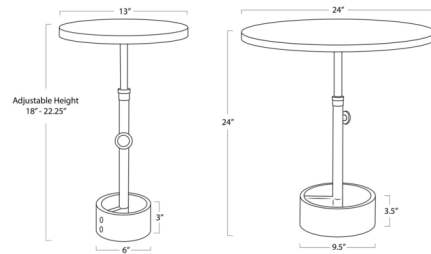

### Specifications

COLOR . . . . . Marble  
BODY FINISH . . . . . Natural Brass  
WATTAGE . . . . . N/A  
DIMMER . . . . . N/A  
DIMENSIONS . . . . . 13\"W x 22.25\"H x 13\"D  
BULB . . . . . N/A

CLICK TO VIEW PRODUCT