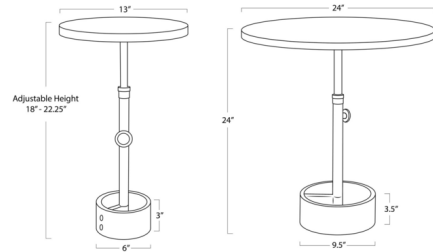

### Specifications

COLOR	Marble
BODY FINISH	Natural Brass
WATTAGE	N/A
DIMMER	N/A
DIMENSIONS	13"W x 22.25"H x 13"D
BULB	N/A

CLICK TO VIEW PRODUCT

Notes: