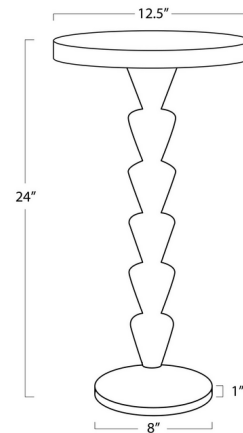

### Description

The Patricia Accent Table combines sophistication with distinctive design, mirroring the elegance of the Patricia Lamp. Featuring a base crafted from natural jade stone with downward-facing cone shapes that taper into a sturdy, refined base, this table adds a sculptural touch to any space. Topped with a circular crystal tabletop, it provides both functionality and a striking visual element, enhancing your decor with timeless style and durability.

### Specifications

COLOR	Clear
BODY FINISH	Natural
WATTAGE	N/A
DIMMER	N/A
DIMENSIONS	12.5\"W x 24\"H x 12.5\"D
BULB	N/A

CLICK TO VIEW PRODUCT

Notes: