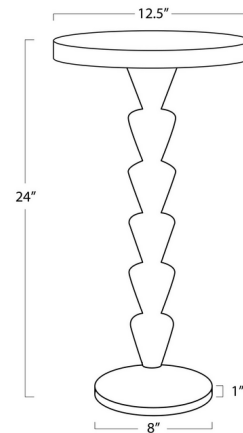

### Description

The Patricia Accent Table combines sophistication with distinctive design, mirroring the elegance of the Patricia Lamp. Featuring a base crafted from natural jade stone with downward-facing cone shapes that taper into a sturdy, refined base, this table adds a sculptural touch to any space. Topped with a circular crystal tabletop, it provides both functionality and a striking visual element, enhancing your decor with timeless style and durability.

### Specifications

|             |                           |
|-------------|---------------------------|
| COLOR       | Clear                     |
| BODY FINISH | Natural                   |
| WATTAGE     | N/A                       |
| DIMMER      | N/A                       |
| DIMENSIONS  | 12.5\"W x 24\"H x 12.5\"D |
| BULB        | N/A                       |