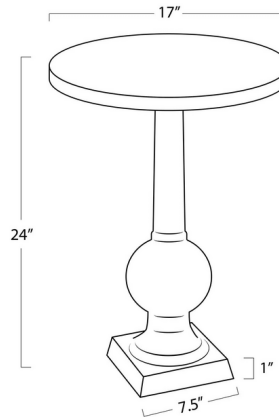

### Specifications

COLOR	N/A
BODY FINISH	Clear
WATTAGE	N/A
DIMMER	N/A
DIMENSIONS	17"W x 24"H x 17"D
BULB	N/A

CLICK TO VIEW PRODUCT

Notes: