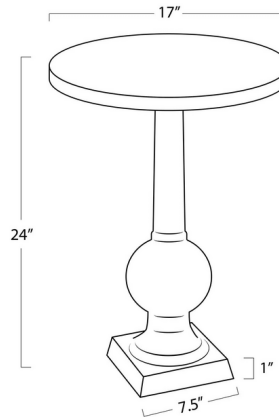

Specifications

COLOR	N/A
BODY FINISH	Clear
WATTAGE	N/A
DIMMER	N/A
DIMENSIONS	17"W x 24"H x 17"D
BULB	N/A

CLICK TO VIEW PRODUCT

Notes: