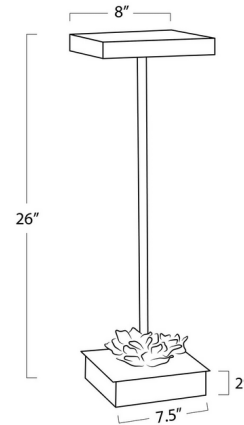

By Regina Andrew

Description

The Adeline Accent Table exudes refined, feminine elegance, featuring a square crystal tabletop that enhances its sophisticated design. With its gold blossom-like accents and polished gold base, the Adeline Accent Table brings a graceful and artistic flair to any living room, bedroom, or dining area, making it a stunning and elegant focal point.

Shown in gold / clear

Specifications

| | |
|-------------|------------------|
| COLOR | Clear |
| BODY FINISH | Gold |
| WATTAGE | N/A |
| DIMMER | N/A |
| DIMENSIONS | 8"W x 26"H x 8"D |
| BULB | N/A |