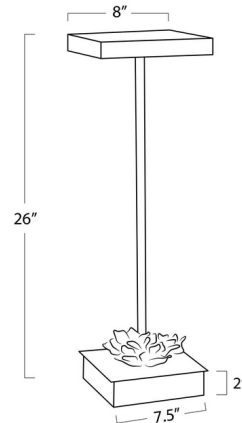

By Regina Andrew

Description

The Adeline Accent Table exudes refined, feminine elegance, featuring a square crystal tabletop that enhances its sophisticated design. With its gold blossom-like accents and polished gold base, the Adeline Accent Table brings a graceful and artistic flair to any living room, bedroom, or dining area, making it a stunning and elegant focal point.

Shown in gold / clear

Specifications

COLOR	Clear
BODY FINISH	Gold
WATTAGE	N/A
DIMMER	N/A
DIMENSIONS	8"W x 26"H x 8"D
BULB	N/A

CLICK TO VIEW PRODUCT

Notes: