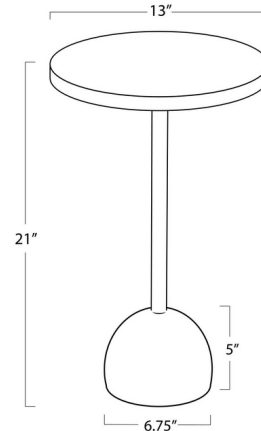

Description

A beautiful footnote to any sophisticated room, the Arthur Accent Table features a round marble top paired with a modern, goblet-shaped steel base. Combining classic shapes with modern flair, it's an essential side table for refined interiors.

Shown in natural brass / marble

Specifications

COLOR	Marble
BODY FINISH	Natural Brass
WATTAGE	N/A
DIMMER	N/A
DIMENSIONS	13"W x 21"H x 13"D
BULB	N/A

CLICK TO VIEW PRODUCT

Notes: