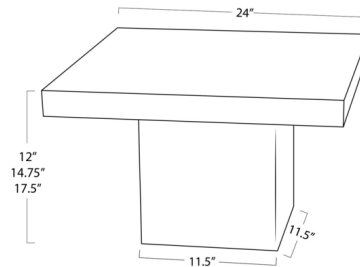

By Regina Andrew

Description

The Estela Table has the corner on chunky, dare we say brutalist, coffee table architecture. Crafted from warm wood, it makes a bold statement with its sleek edges and square, squat base. Display it alone, or pair with other sizes of varying heights for a layered, nested look. Made with care in Detroit at the RAD workshop.

Shown in oak

Specifications

COLOR	N/A
BODY FINISH	Oak
WATTAGE	N/A
DIMMER	N/A
DIMENSIONS	24"W x 12"H x 24"D
BULB	N/A

CLICK TO VIEW PRODUCT

Notes: