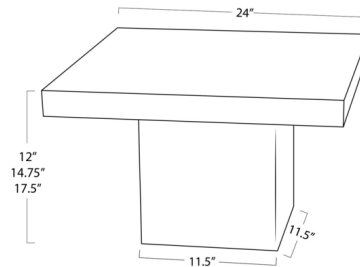

### Description

The Estela Table has the corner on chunky, dare we say brutalist, coffee table architecture. Crafted from warm wood, it makes a bold statement with its sleek edges and square, squat base. Display it alone, or pair with other sizes of varying heights for a layered, nested look. Made with care in Detroit at the RAD workshop.

### Specifications

COLOR	N/A
BODY FINISH	Oak
WATTAGE	N/A
DIMMER	N/A
DIMENSIONS	24"W x 12"H x 24"D
BULB	N/A

CLICK TO VIEW PRODUCT

Notes: