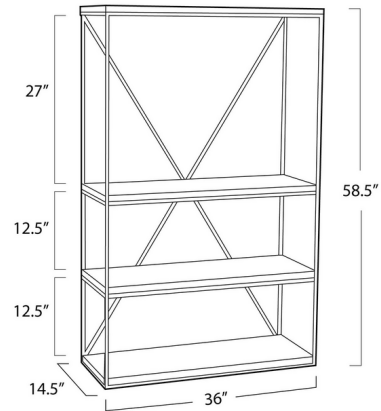

Shown in black / natural

Specifications

COLOR	Natural
BODY FINISH	Black
WATTAGE	N/A
DIMMER	N/A
DIMENSIONS	36"W x 58.5"H x 14.5"D
BULB	N/A

CLICK TO VIEW PRODUCT

Notes: