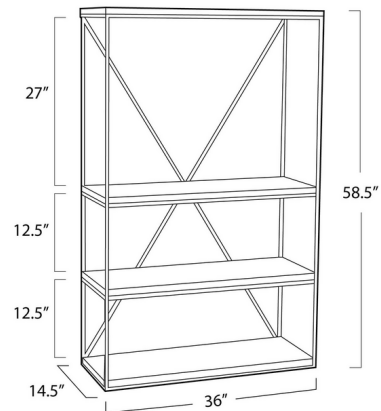

Shown in black / natural

Specifications

COLOR	Natural
BODY FINISH	Black
WATTAGE	N/A
DIMMER	N/A
DIMENSIONS	36"W x 58.5"H x 14.5"D
BULB	N/A

CLICK TO VIEW PRODUCT

Notes: