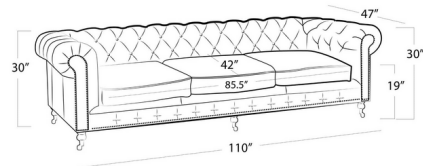

Shown in antique brass / black leather

Specifications

COLOR	Black Leather
BODY FINISH	Antique Brass
WATTAGE	N/A
DIMMER	N/A
DIMENSIONS	110"W x 30"H x 47"D
BULB	N/A

CLICK TO VIEW PRODUCT

Notes: