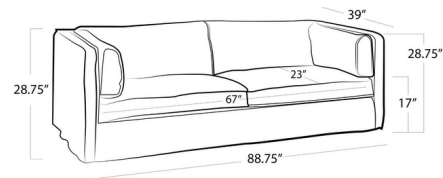

### Specifications

COLOR	Cappuccino
BODY FINISH	N/A
WATTAGE	N/A
DIMMER	N/A
DIMENSIONS	88.75"W x 28.75"H x 39"D
BULB	N/A

CLICK TO VIEW PRODUCT

Notes: