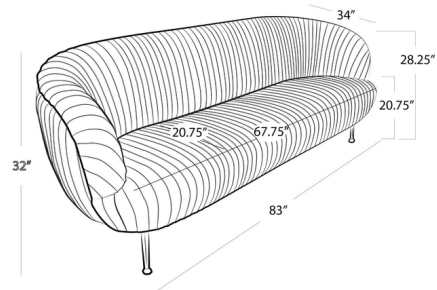

Shown in brass / black

Specifications

COLOR	Black
BODY FINISH	Brass
WATTAGE	N/A
DIMMER	N/A
DIMENSIONS	83"W x 32"H x 34"D
BULB	N/A

CLICK TO VIEW PRODUCT

Notes: