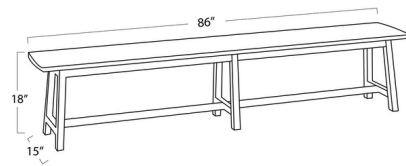

By Regina Andrew

Description

Introducing the Bozeman Bench: handcrafted from solid white oak, designed to complement the Bozeman Drop Leaf Harvest Table. Its minimalist design effortlessly fits various decor styles, making it a versatile addition to any space. Experience the superior craftsmanship of the Bozeman Bench, where timeless style meets exceptional durability. Made in Detroit at the RAD workshop. Pair with the Bozeman Harvest Dining Table.

Shown in light wood

Specifications

COLOR	N/A
BODY FINISH	Light Wood
WATTAGE	N/A
DIMMER	N/A
DIMENSIONS	86"W x 18"H x 15"D
BULB	N/A

CLICK TO VIEW PRODUCT

Notes: