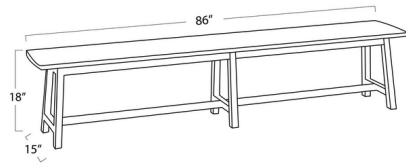

### Description

Introducing the Bozeman Bench: handcrafted from solid white oak, designed to complement the Bozeman Drop Leaf Harvest Table. Its minimalist design effortlessly fits various decor styles, making it a versatile addition to any space. Experience the superior craftsmanship of the Bozeman Bench, where timeless style meets exceptional durability. Made in Detroit at the RAD workshop. Pair with the Bozeman Harvest Dining Table.

### Specifications

COLOR	N/A
BODY FINISH	Light Wood
WATTAGE	N/A
DIMMER	N/A
DIMENSIONS	86"W x 18"H x 15"D
BULB	N/A

CLICK TO VIEW PRODUCT

Notes: