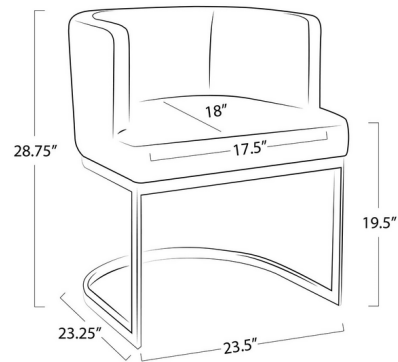

Shown in brass / cappuccino

Specifications

COLOR	Cappuccino
BODY FINISH	Brass
WATTAGE	N/A
DIMMER	N/A
DIMENSIONS	23.5"W x 28.75"H x 23.25"D
BULB	N/A

CLICK TO VIEW PRODUCT

Notes: