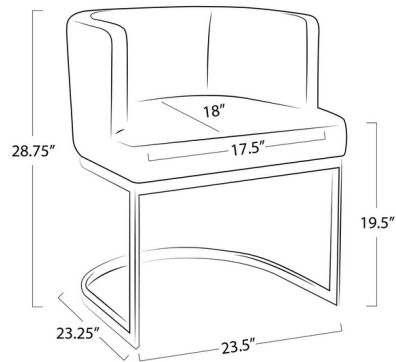

Shown in brass / cappuccino

Specifications

COLOR	Cappuccino
BODY FINISH	Brass
WATTAGE	N/A
DIMMER	N/A
DIMENSIONS	23.5"W x 28.75"H x 23.25"D
BULB	N/A

CLICK TO VIEW PRODUCT

Notes: